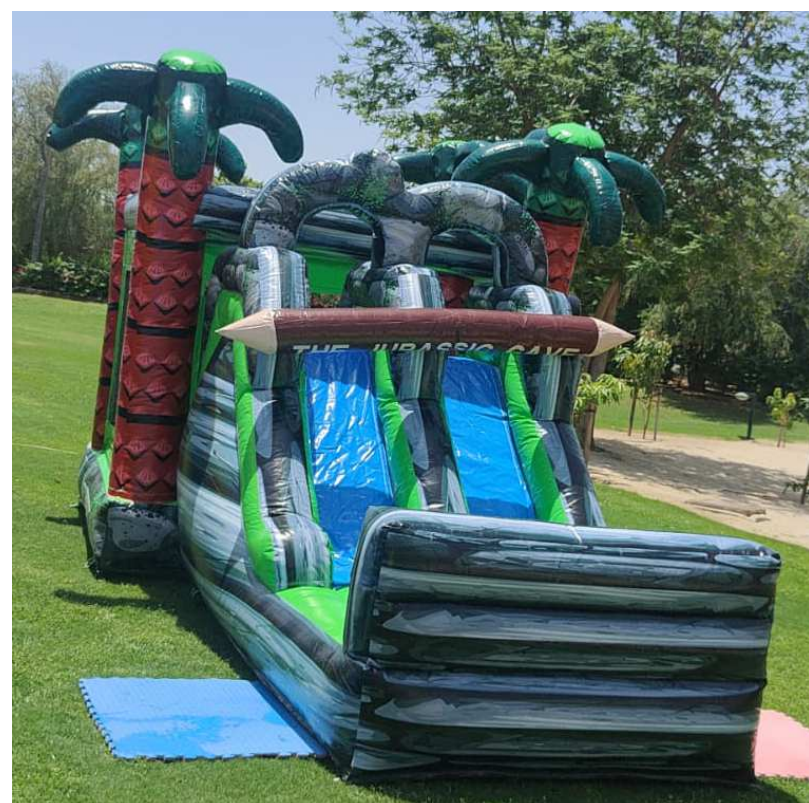

Jurassic Cave Combo
Bouncy & Double Slide

Code: BS 43
AED 580

Size: 6x4 Meter