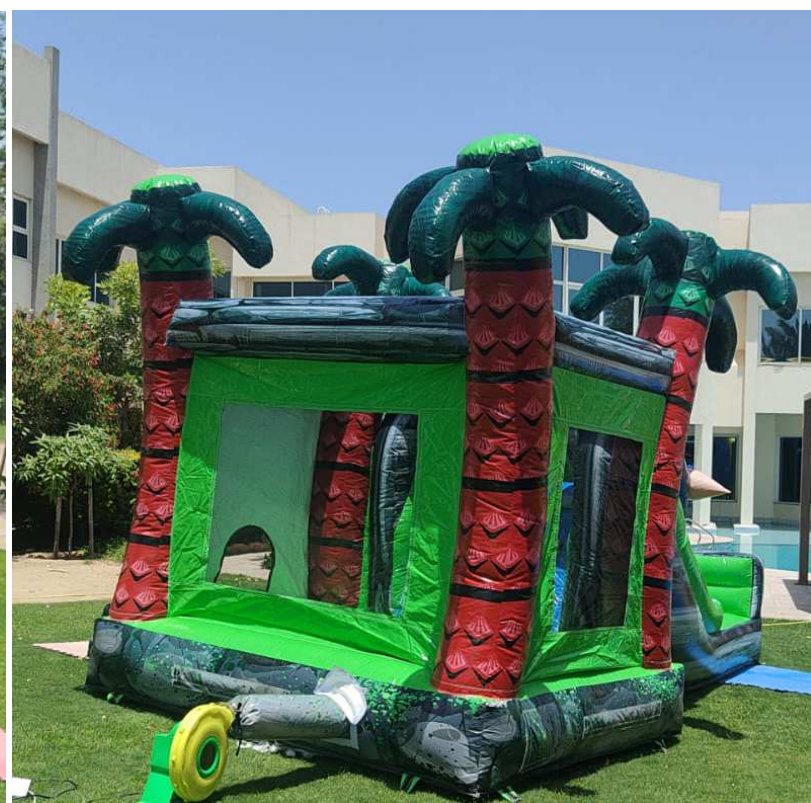

Jurassic Cave Combo
Bouncy & Double Slide

Code: BS 43
AED 580

Size: 6x4 Meter