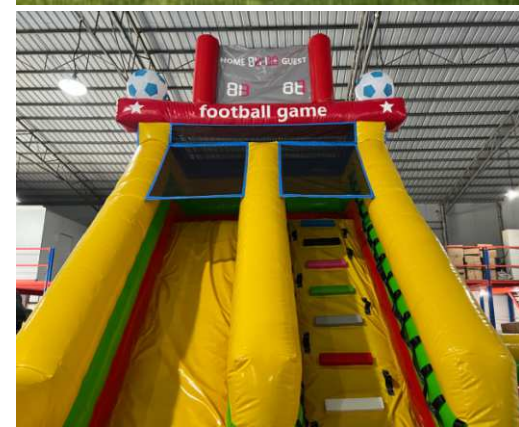

Super Football Combo Bouncy & Slide

For age group of 2-10 Years

Code: BS 124
AED 760

Size: 7x5x6 Meter