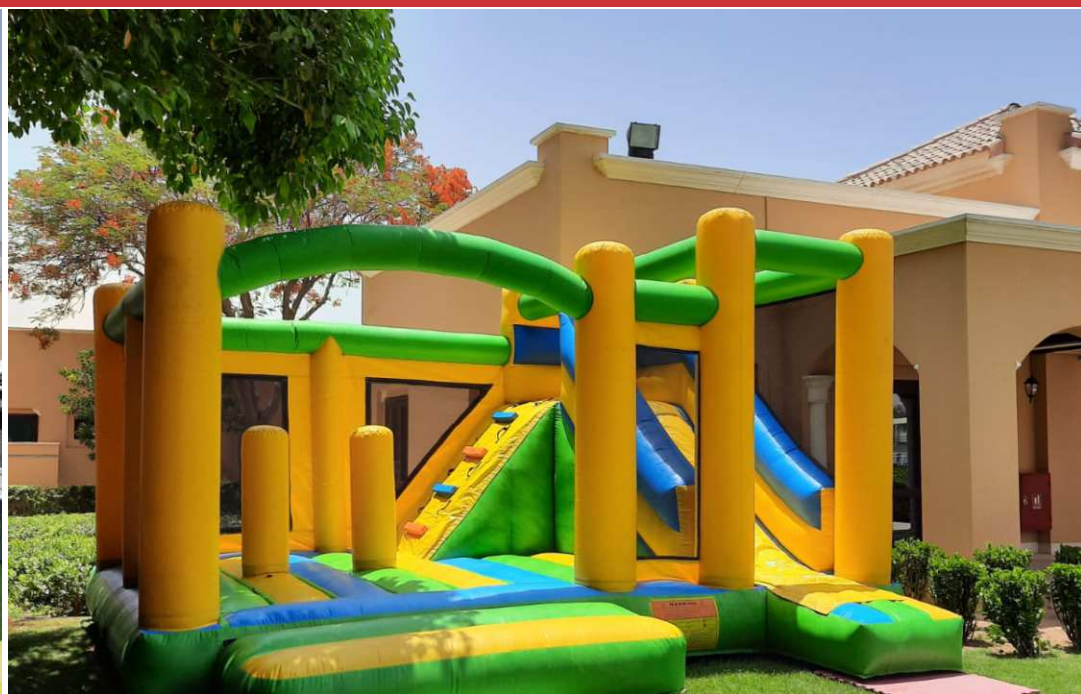

Yellow Green Combo Bouncy & Slide

Code: BS 64

AED 580

**Size: 6x5 Meter
For age group of 2-8 Years**