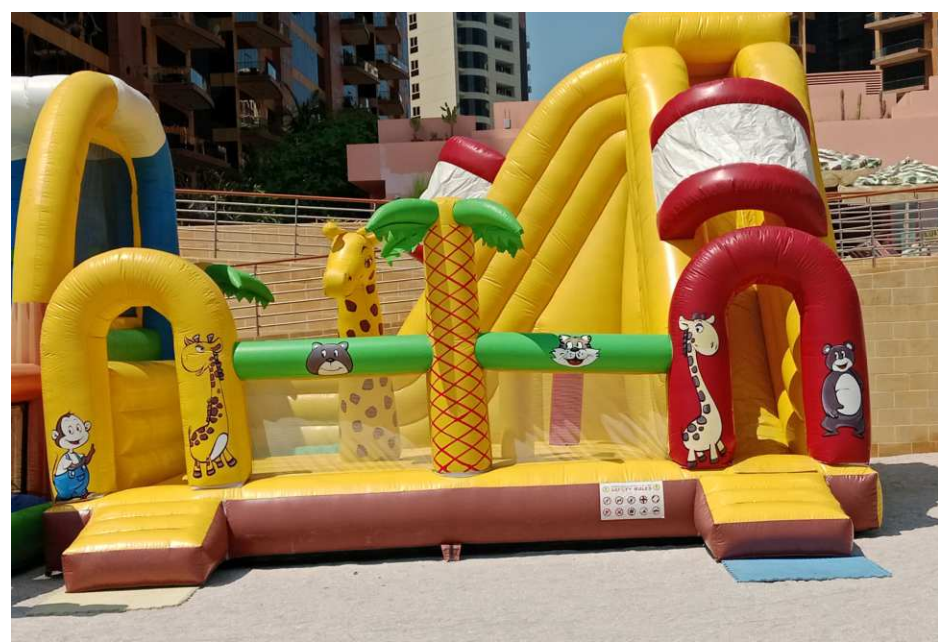

Yellow Zoo Combo Bouncy & Slide

Code: BS 65

AED 790

Size: 7x5 Meter
For age group of 2-12 Years

Princess Towers Bouncy & Slide

Code: BS 66

AED 580

For age group of 2-7 Years

Size: 6x4 Meter

For age group of 2-7 Years

Big Safari Animals Bouncy & Slide

Code: BS 67

AED 580

Size
5x5x5 Meter