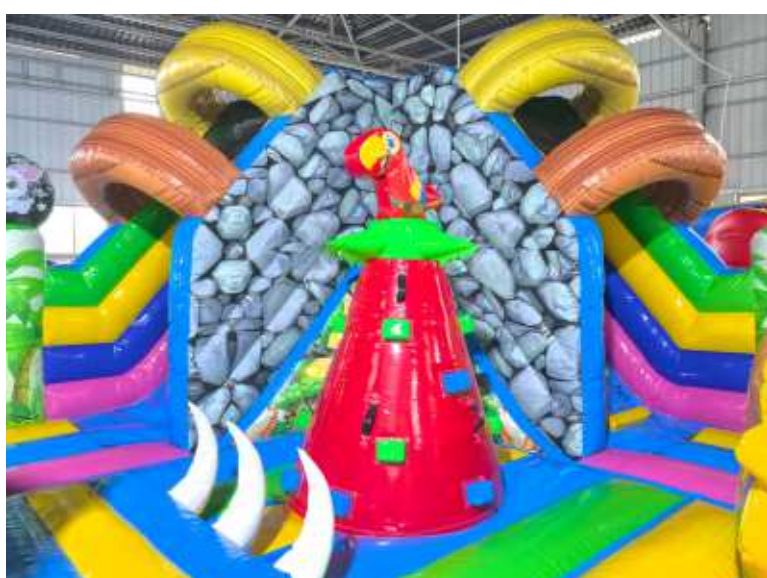

## Pink Bounce & Pit Bouncy & Ball Pit

Size: 5x3.5x4 Meter  
For age group of 2-7 Years

**Code: BS 142**

**AED 580**

Whatsapp / Call: +971582486176

For age group of 2-10 Years

**Jungle Hills  
Play Area**  
**Climb - Bouncy - Slide**  
**Code: BS 143**  
**AED 890**  
**Size: 7x7x3 Meter**

For age group of 2-12 Years