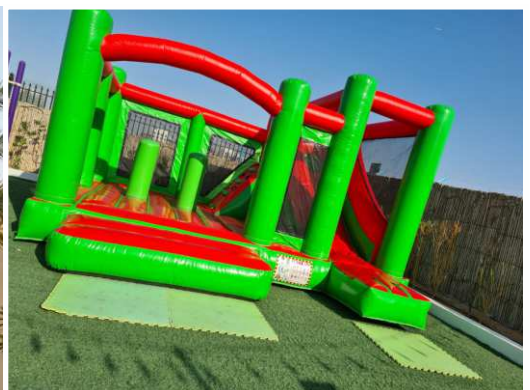

Red Green Combo
Bouncy & Slide

Code: BS 82
AED 580

Size: 6x5 Meter
For age group of 2-8 Years