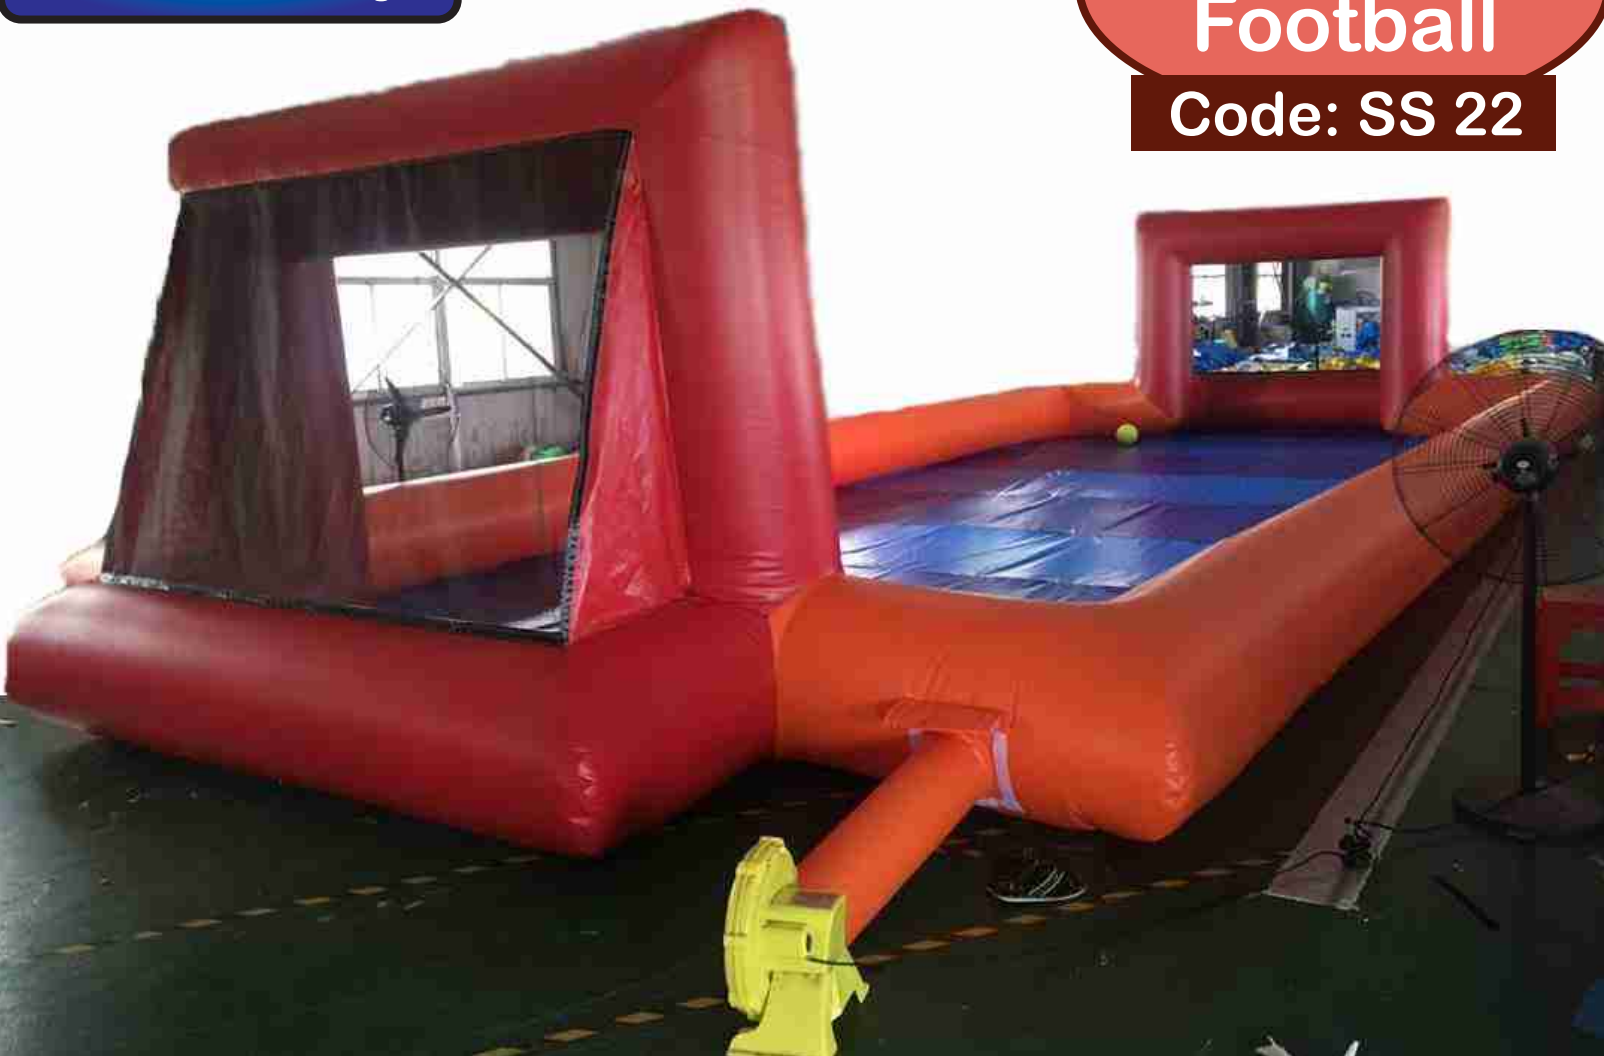

**Code: WS 21**

**Double Slide  
& Pool**

**6x5 Meters**

**Big Football  
Area to Play**

**Slippery  
Football**

**Code: SS 22**