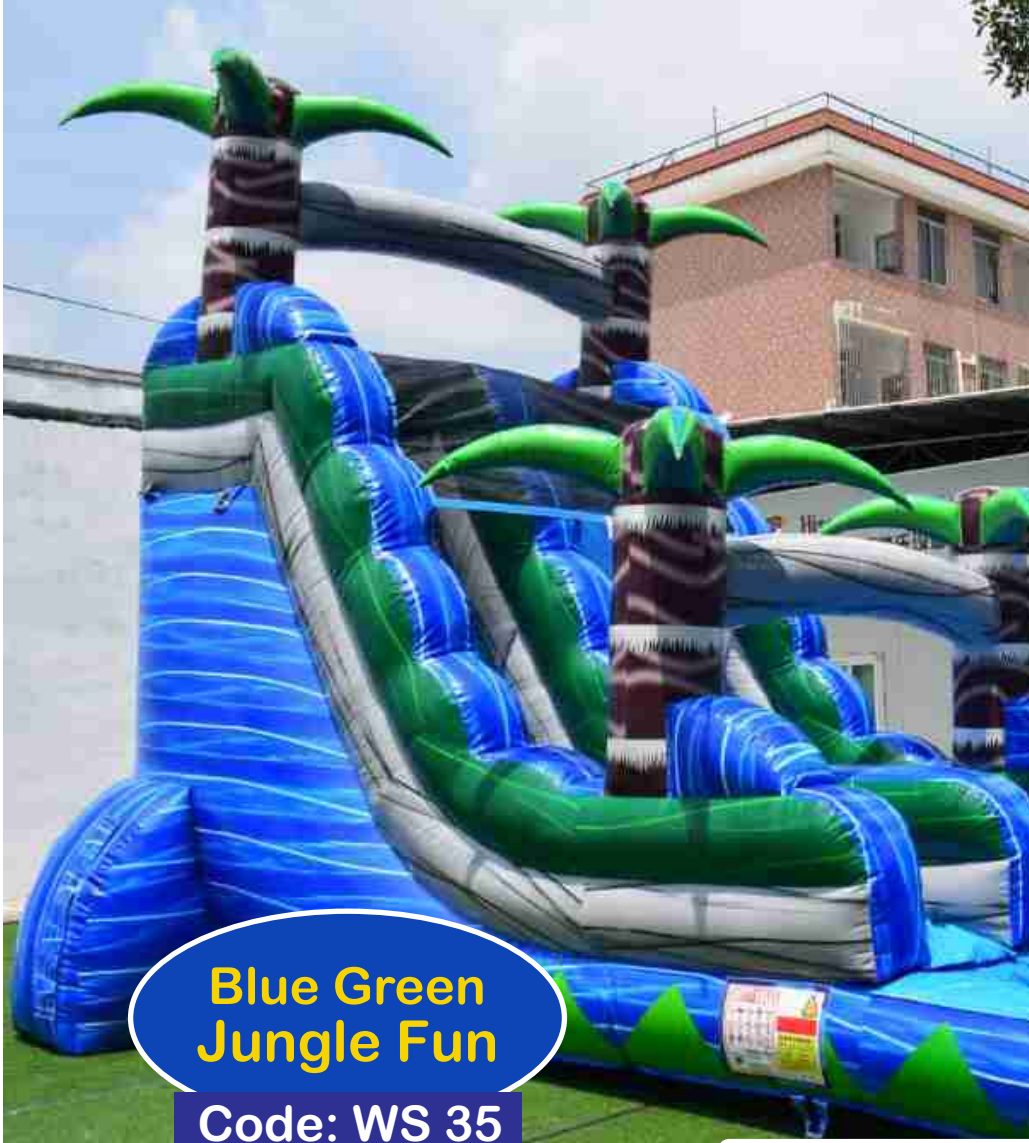

**Red Blue  
Crocodile Jungle**

**Code: WS 32**

**7x4 Meters | Height 6 Meters**

**Water Pool with Slide**

**Yellow Pool  
Slide**

**Code: WS 33**

**6x3 Meters | Height 6 Meters**

**Slide for Pool Only**