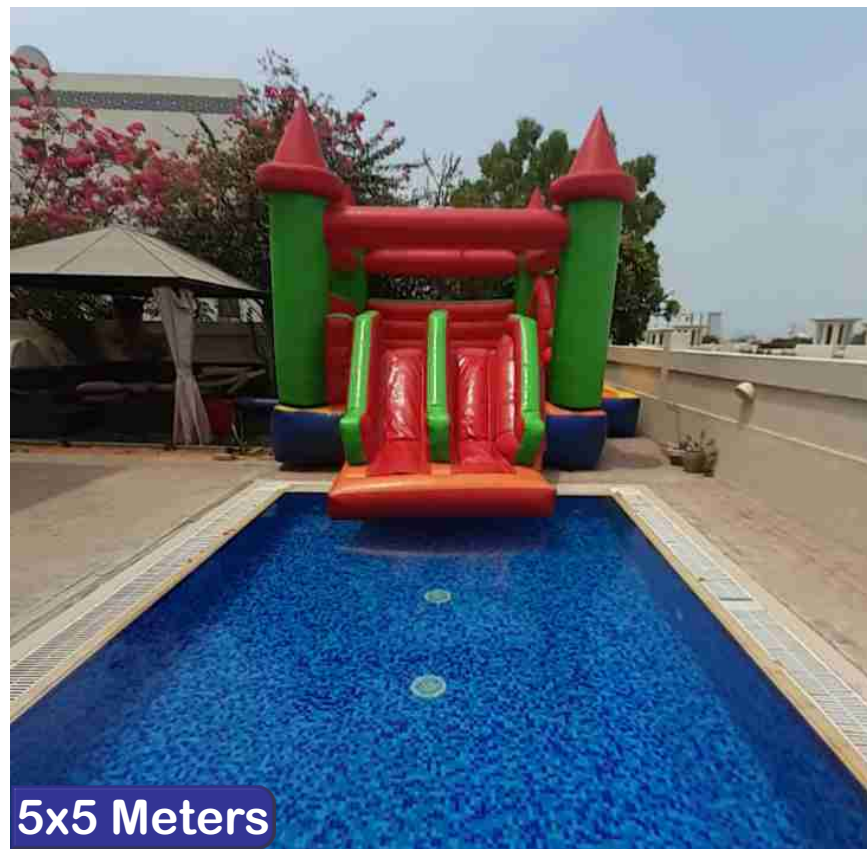

5x5 Meters

Bouncy & Water Slide

Princess Combo

Code: PS 16

Princess Combo

Code: WS 17

Water Slide & Pool

5x4 Meters

Water Slide & Pool

Octopus On Top

Code: WS 18

6x5 Meters