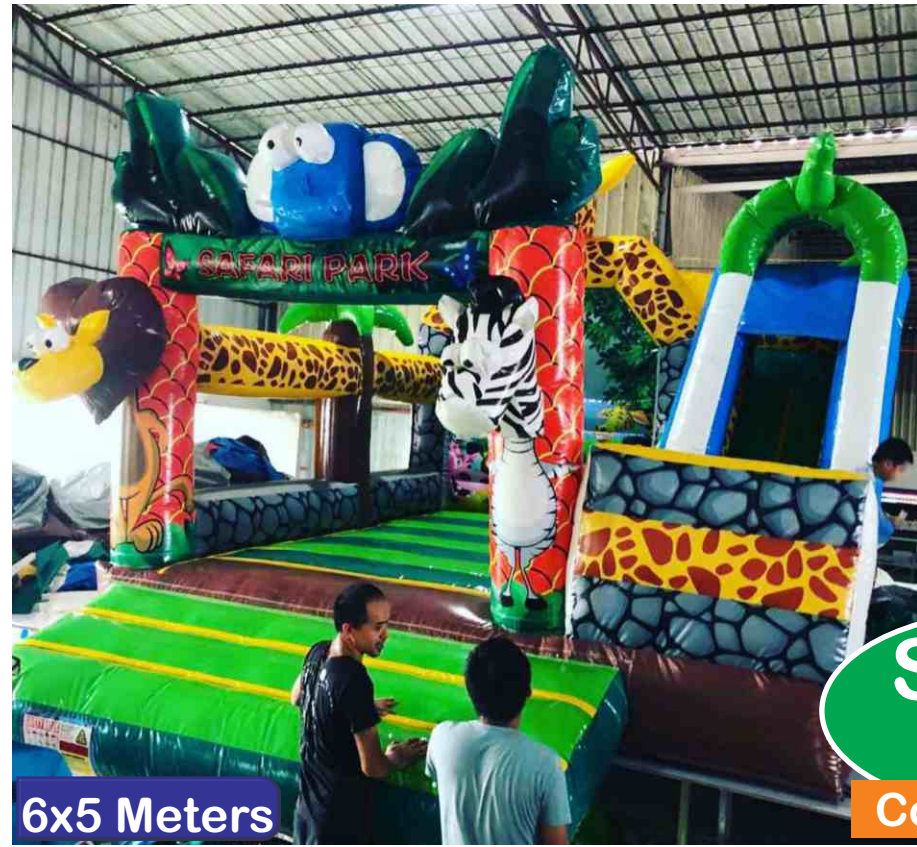

Small & Big In Width & Length

Rent Prices are mentioned on each bouncy.
Transport Charges will be applied.
Rent mentioned is for 8-10 hours time.

Safari Park

Code: BS 62

Bouncy & Slide

Rent: AED 600/-

6x5 Meters