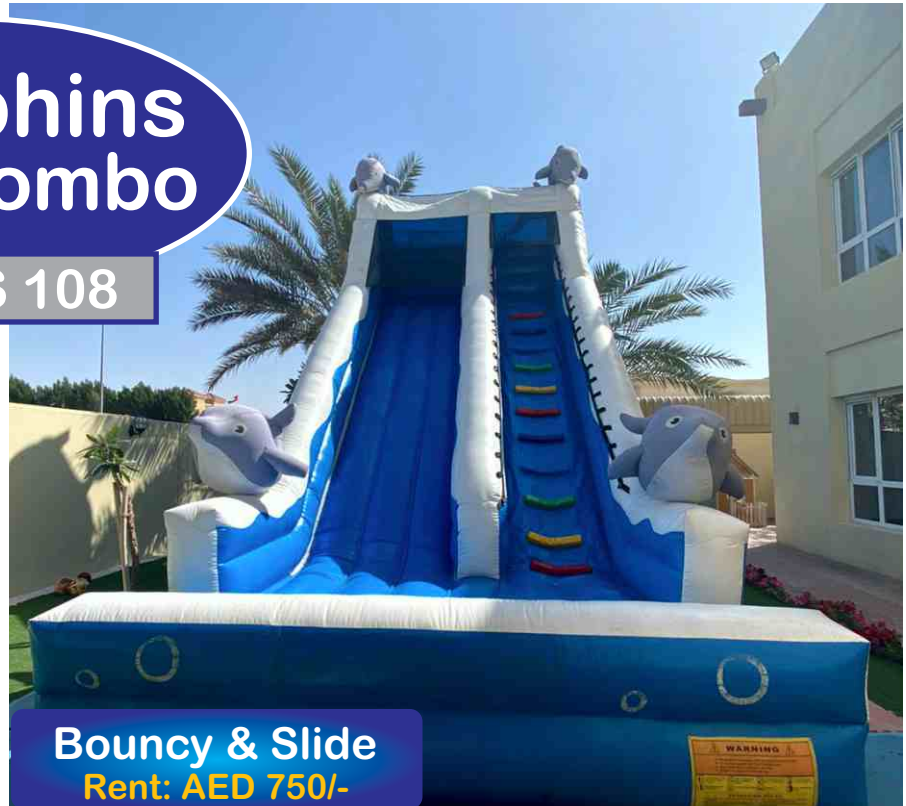

4 Dolphins High Combo

Code: S 108

Bouncy & Slide
Rent: AED 750/-