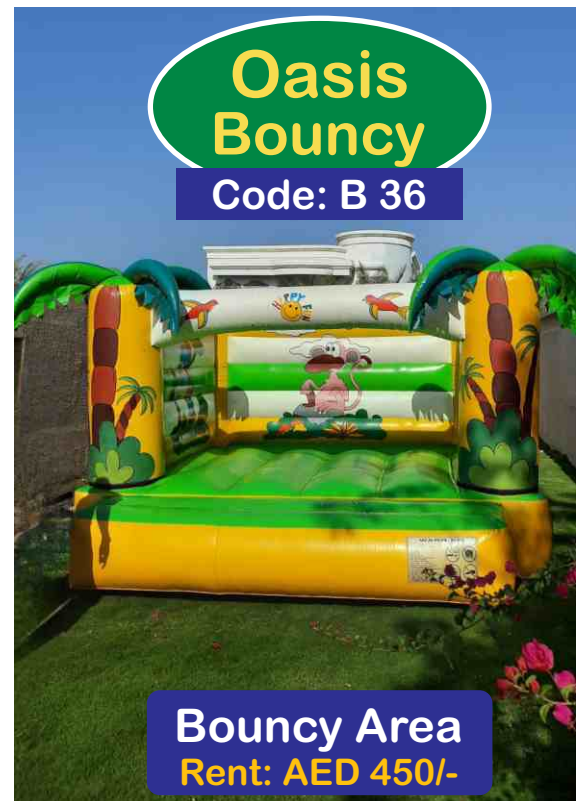

Code: B 35

Bouncy Area
Rent: AED 450/-

4x4 Meters

Oasis Bouncy

Code: B 36

Bouncy Area
Rent: AED 450/-

4x4 Meters

Small & Big In Width & Length