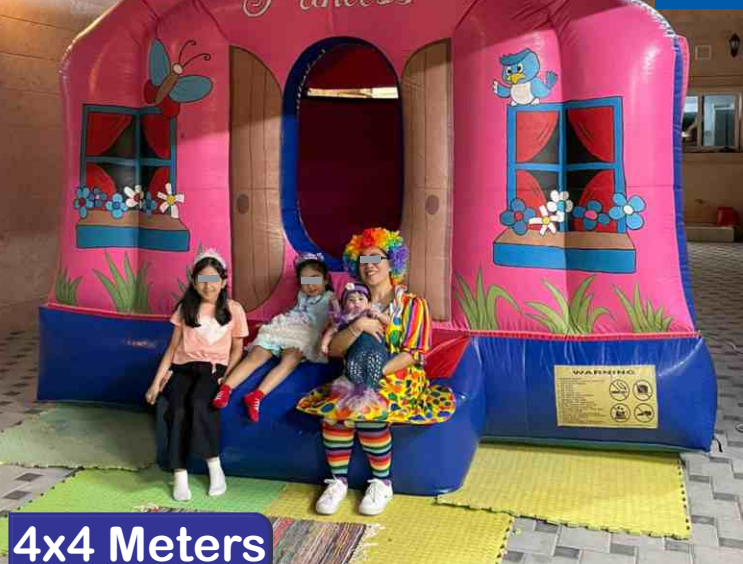

Princess House

Code: B 5

Bouncy Area Only
Rent: AED 450/-

4x4 Meters