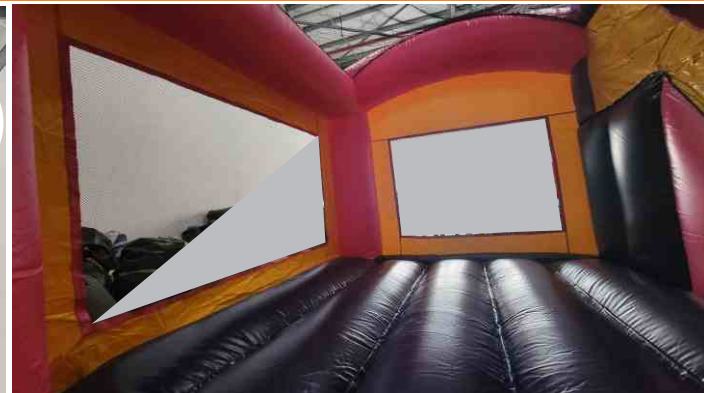

Code: BS 44

Bouncy
& Slide

Rent: AED 500/-

6x5 Meters

Hello Kitty Combo

Code: BS 45

Bouncy
& Slide

Rent:
AED 550/-