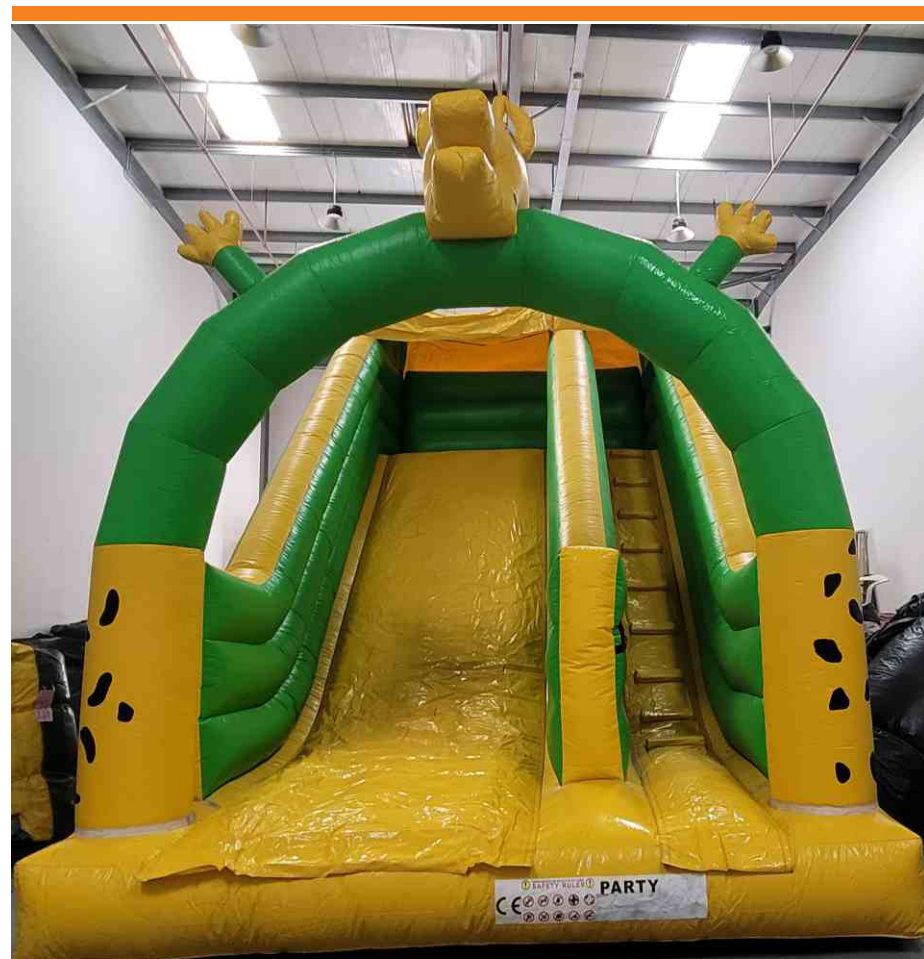

9x6x7 Meter

Yellow Giraffe High Slide

Code: BS 119

Rent:
AED 650