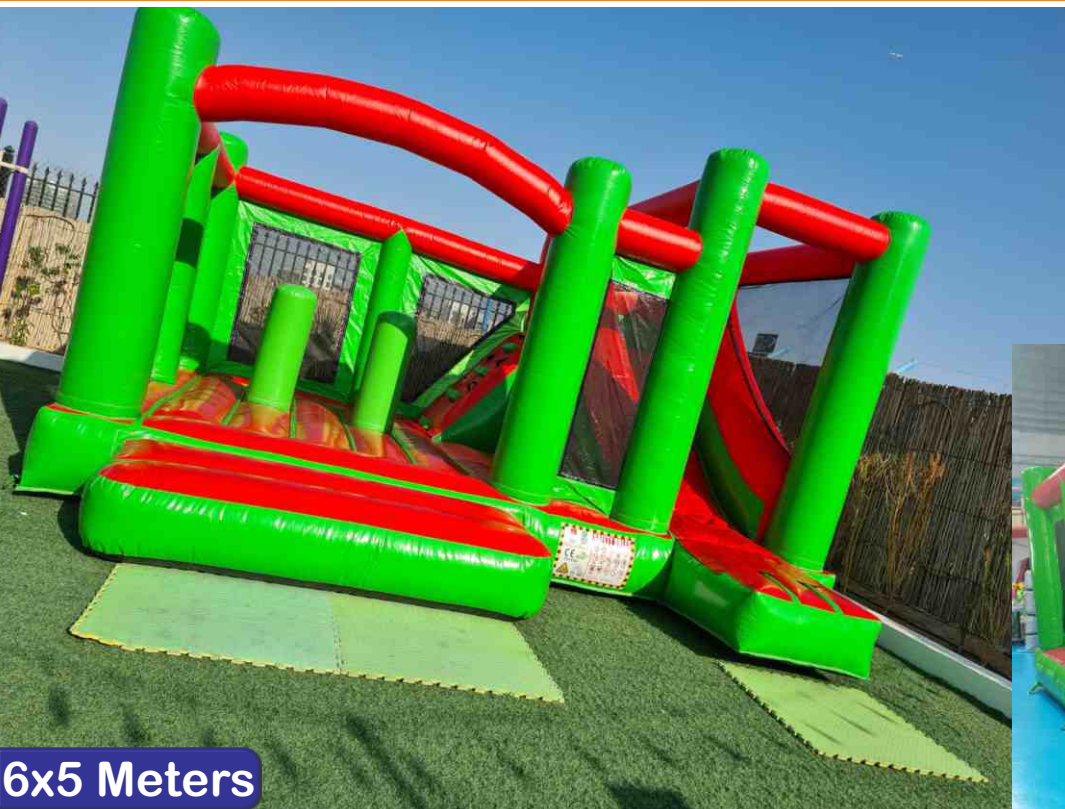

5x5 Meters

**Red Green
Kids Castle**

Code: BS 80

6x5 Meters

**Spiderman
With Walls**

Code: BS 81

Bouncy & Slide
Rent: AED 550/-

6x5 Meters