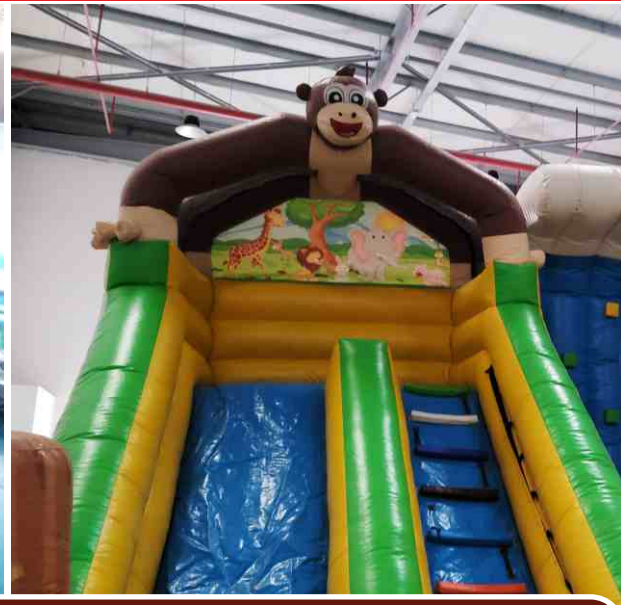

**Peacock & Jungle
Big Combo with
Climbing Wall**

Rent: AED 850

Code: BS 116

8X6X6 Meter

**Pirates'
Ship
Bouncy**

Code: BS 117

**Rent:
AED 600**

7x4x4 Meter