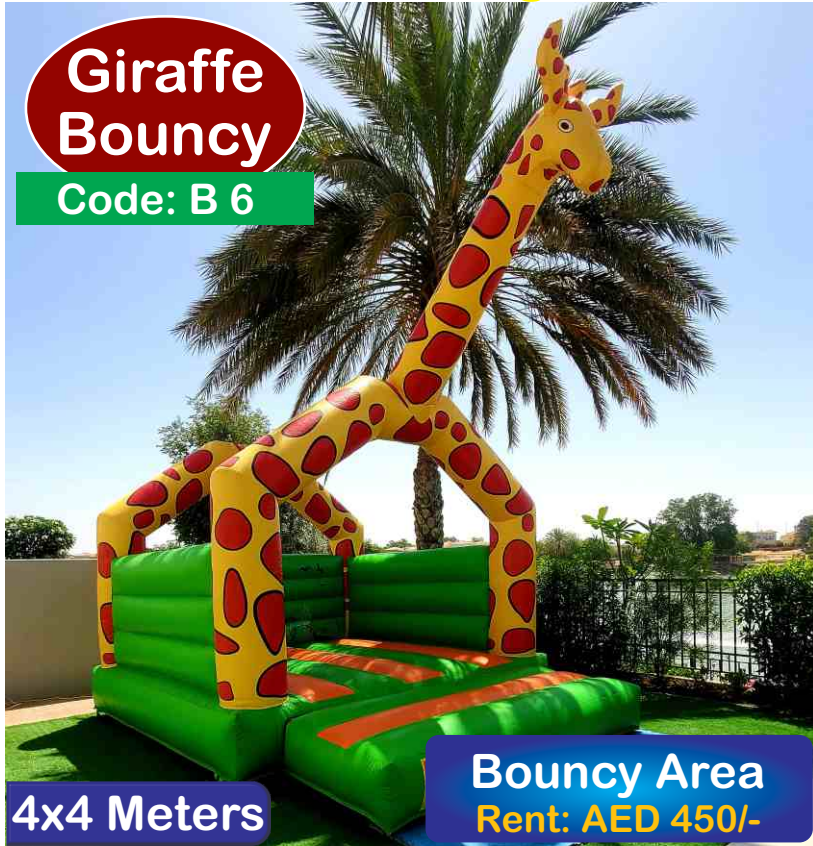

Giraffe Bouncy

Code: B 6

4x4 Meters

Bouncy Area
Rent: AED 450/-

Jungle Animals

Code: BS 7

4x4 Meters

Bouncy Area & Mini Slide
Rent: AED 450/-