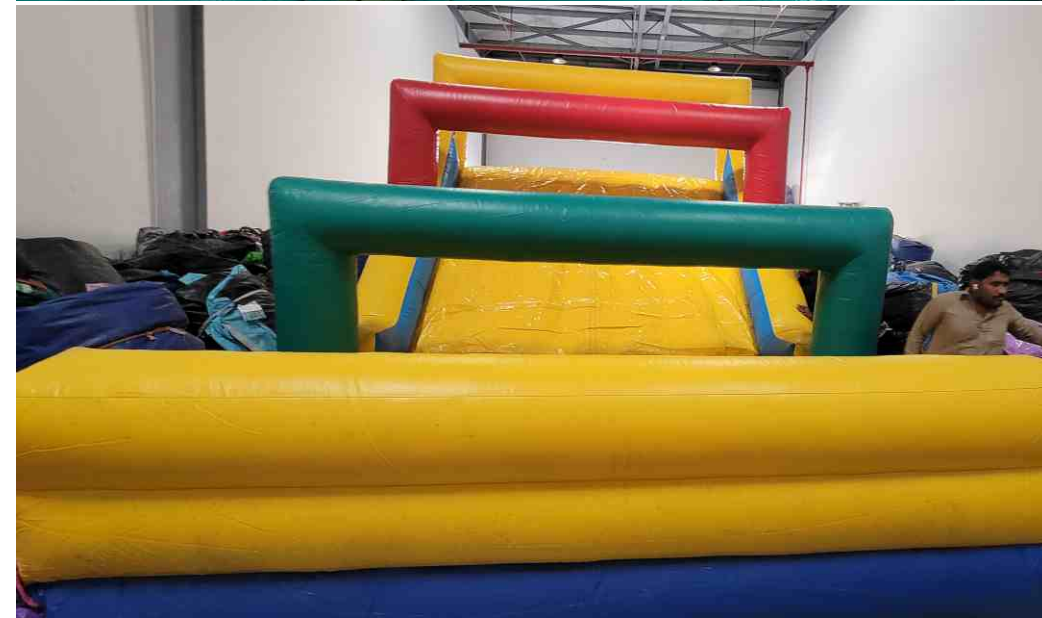

Wide Slide & Bouncy

Code: BS 58

Rent: AED 650

7x5X5 Meters