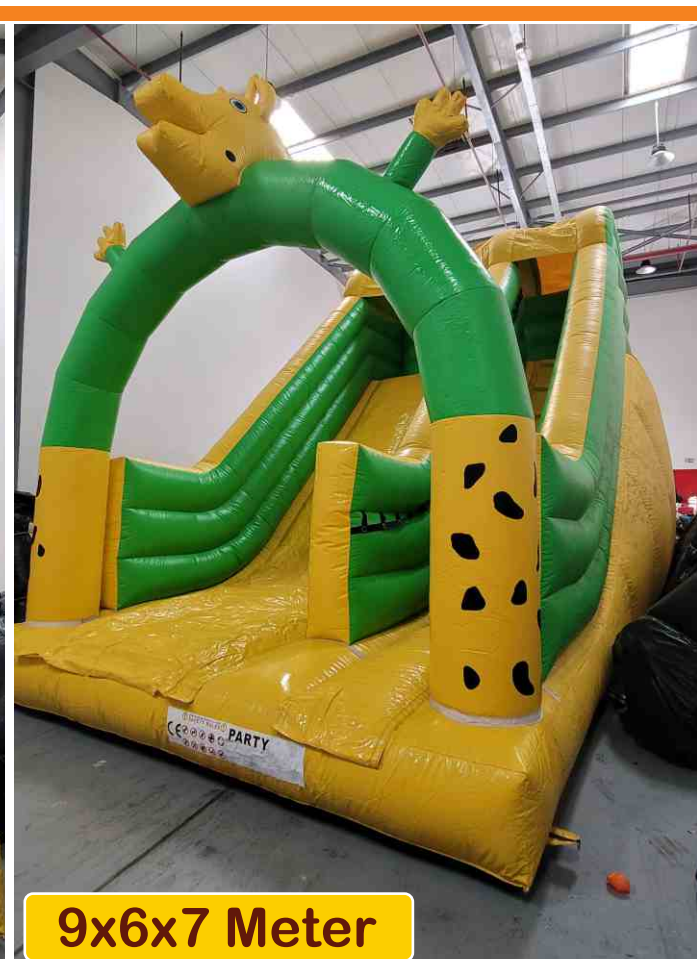

9x6x7 Meter

Yellow Giraffe High Slide

Code: BS 119

Rent:
AED 650